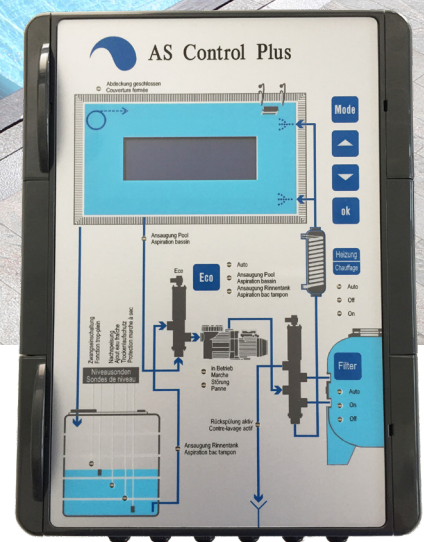

AS Control Plus

For overflow pools

Intelligent management of your overflow pool

AS Control Plus:
A more economical overflow pool
Fully automated

AS Control Plus is a unique all-in-one control unit designed specifically for overflow pools with a large multi-functional digital display for easy menu navigation.

By combining a Besgo 3-way valve with your AS Control Plus, you can direct the water to either the overflow channels or the bottom drain of the pool, depending on the outside temperature, to stop evaporation and thus energy consumption.

The following functions are controlled and displayed

Optional with Wifi module

Display of water & air temperature + various operating conditions

Complete filtration management + electronic circuit breaker / protector

Automatic backwash and rinsing control (time or pressure controlled) with Besgo 5-way and 3-way valves

Level control for buffer tank with 5 probes

Heating control with frost protection, priority switching and delay timer