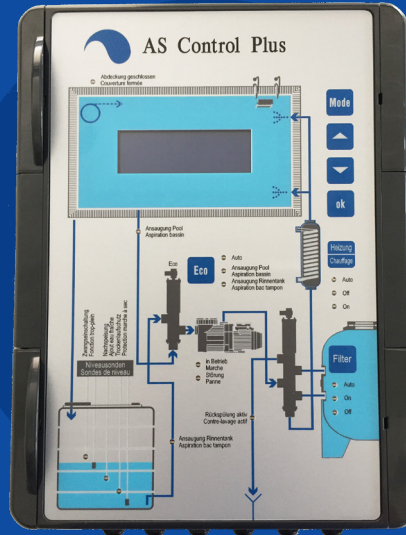

By combining a Besgo 3-way valve with your AS Control Plus, you can direct the water to either the overflow channels or the bottom drain of the pool, depending on the outside temperature, to stop evaporation and thus energy consumption.

The following functions are controlled and displayed

Optional with Wifi module

Display of water & air temperature + various operating conditions

Complete filtration management + electronic circuit breaker / protector

Automatic backwash and rinsing control (time or pressure controlled) with Besgo 5-way and 3-way valves

Level control for buffer tank with 5 probes

Heating control with frost protection, priority switching and delay timer

Balance tank control (backwashes directly from the the pool or the balance tank)

Energy efficiency control: Normal or economy mode with Besgo 3-way valve

Connection for pool cover

Connection for external switch (main drain, buffer tank, auto)