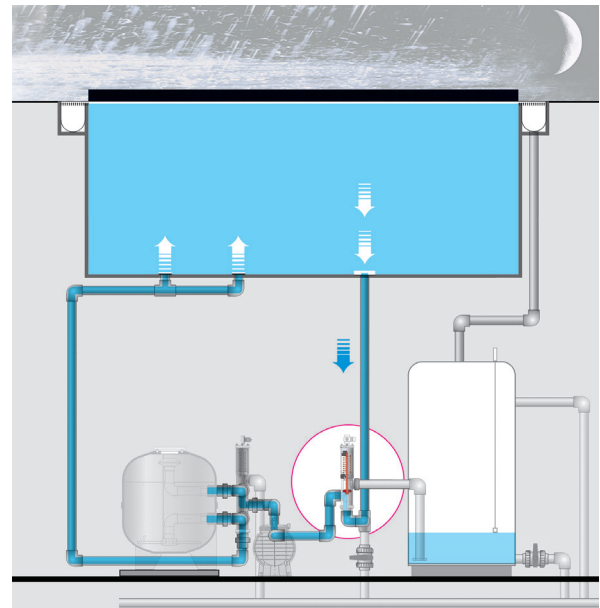

By combining a Besgo 3-way valve with your AS Control Plus, you can direct the water to either the overflow channels or the bottom drain of the pool, depending on the outside temperature, to stop evaporation and thus energy consumption.

Balance tank control (backwashes directly from the the pool or the balance tank)

Energy efficiency control: Normal or economy mode with Besgo 3-way valve

Connection for pool cover

Connection for external switch (main drain, buffer tank, auto)

Connection for chemical measurement and dosing system (230 V and potential-free)

Normal Mode

Suction from the overflow channels on sunny days for optimal hydraulics

ECO Mode

No evaporation from the overflow channels - No energy losses!

In economy mode (suction directly from the pool) the water does not overflow. Evaporation and energy losses are considerably reduced. With an investment of about 3000 EUR you can save at least 10'000 kWh per season. In addition you benefit from an automatic filter backwash for easy maintenance.