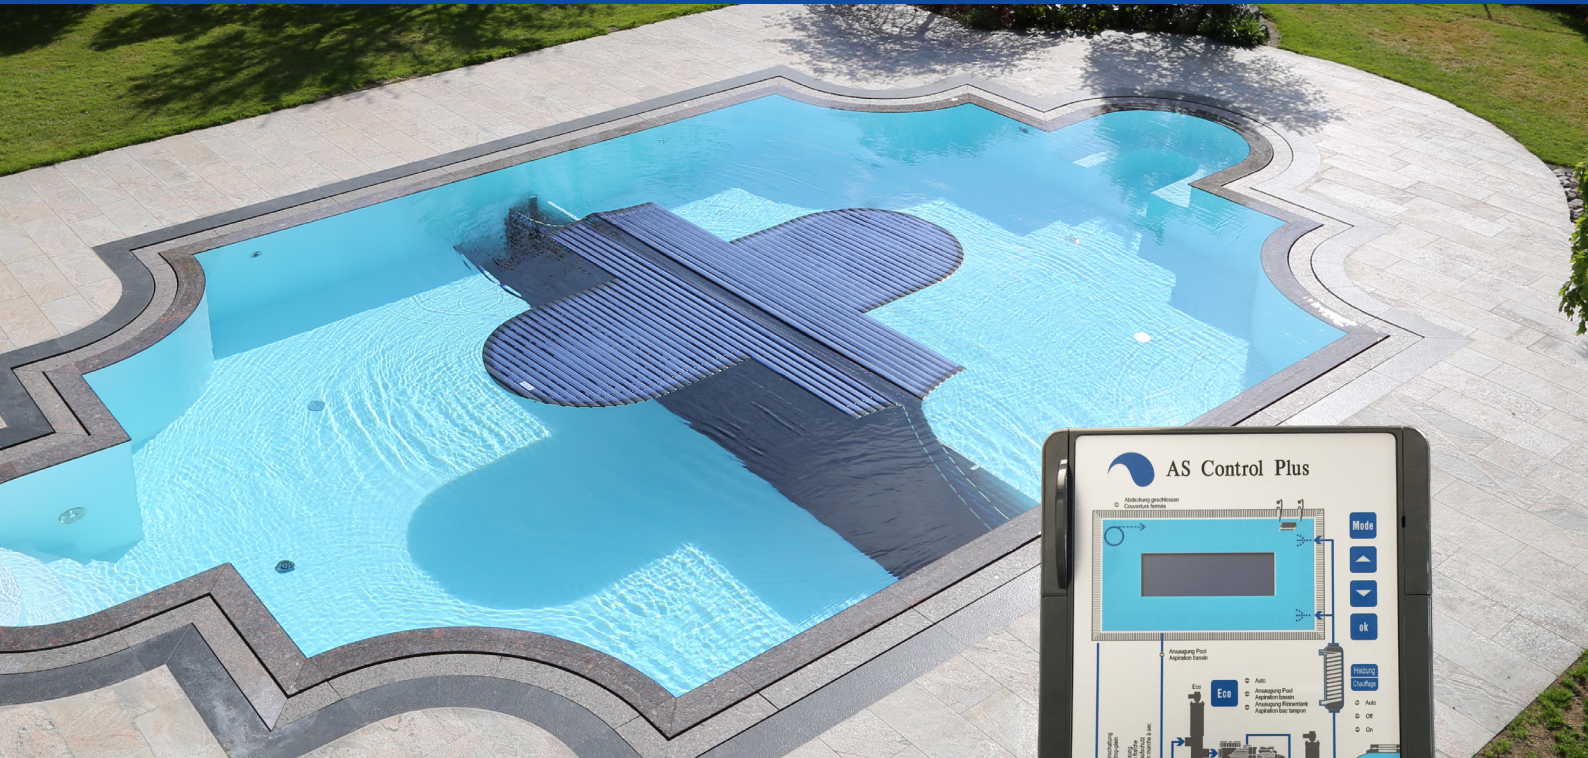

AS Control Plus

For overflow pools

Intelligent management of your overflow pool

AS Control Plus:
A more economical overflow pool
Fully automated

AS Control Plus is a unique all-in-one control unit designed specifically for overflow pools with a large multi-functional digital display for easy menu navigation.

Save at least 10'000 KWh per year with the AS Control Plus!

The most beautiful pools are those with overflow.

However, there is one major drawback: the loss of energy caused by evaporation during overflow.

By combining a Besgo 3-way valve with your AS Control Plus, you can direct the water to either the overflow channels or the bottom drain of the pool, depending on the outside temperature, to stop evaporation and thus energy consumption.

Automatic backwash and rinsing control (time or pressure controlled) with Besgo 5-way and 3-way valves

Level control for buffer tank with 5 probes

Heating control with frost protection, priority switching and delay timer