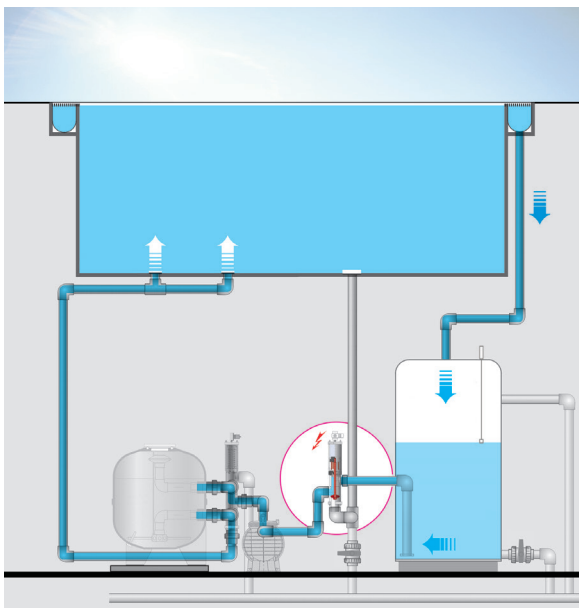

By combining a Besgo 3-way valve with your AS Control Plus, you can direct the water to either the overflow channels or the bottom drain of the pool, depending on the outside temperature, to stop evaporation and thus energy consumption.

Automatic backwash and rinsing control (time or pressure controlled) with Besgo 5-way and 3-way valves

Level control for buffer tank with 5 probes

Heating control with frost protection, priority switching and delay timer

Balance tank control (backwashes directly from the the pool or the balance tank)

Energy efficiency control: Normal or economy mode with Besgo 3-way valve

Connection for pool cover

Connection for external switch (main drain, buffer tank, auto)

Connection for chemical measurement and dosing system (230 V and potential-free)

Normal Mode

Suction from the overflow channels on sunny days for optimal hydraulics

ECO Mode

No evaporation from the overflow channels - No energy losses!