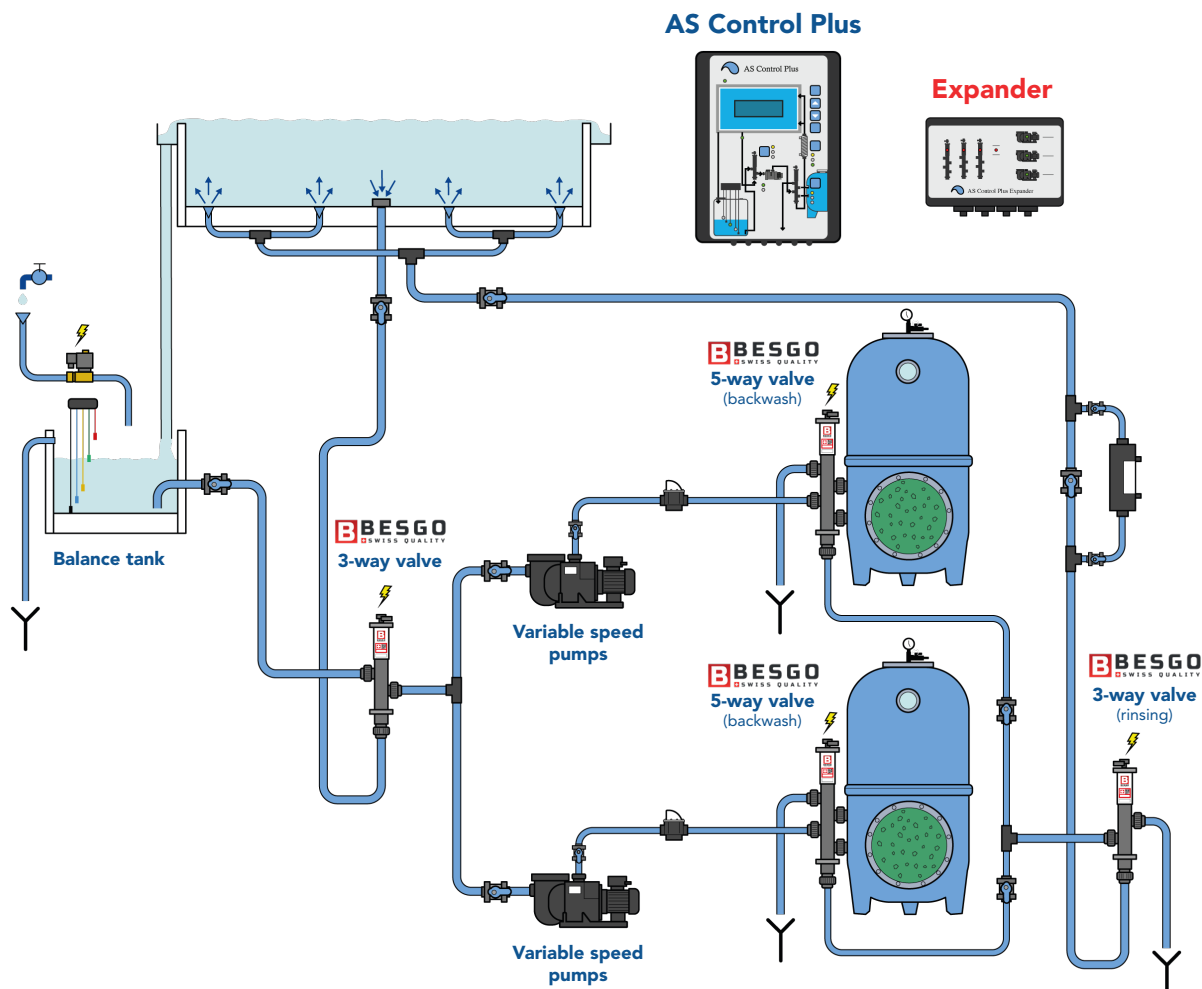

Automatic backwash and rinsing control (time or pressure controlled) with Besgo 5-way and 3-way valves

Level control for buffer tank with 5 probes

Heating control with frost protection, priority switching and delay timer

Balance tank control (backwashes directly from the the pool or the balance tank)

Energy efficiency control: Normal or economy mode with Besgo 3-way valve

Connection for pool cover

Connection for external switch (main drain, buffer tank, auto)

Connection for chemical measurement and dosing system (230 V and potential-free)

Normal Mode

Suction from the overflow channels on sunny days for optimal hydraulics

ECO Mode

No evaporation from the overflow channels - No energy losses!

More information on: www.besgo.ch

Optional expander available to control up to 3 pumps and 3 filters/Besgo

AS CONTROL PLUS
THE SOLUTION TO REDUCE YOUR
ENERGY CONSUMPTION IN A SIMPLE
AND EFFICIENT WAY!

**10 HIGH LEVEL
TRAINING
SESSIONS**